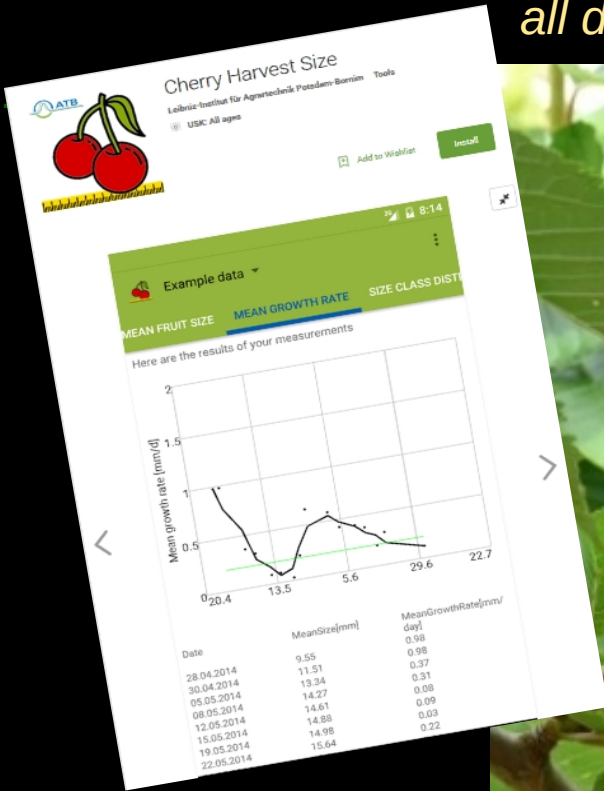

data post-processing

Precision
Horticulture

► Sensor platform

Application
Irrigation
Harvest
and more ...

How to measure in the orchard?

Tractor
Autonomous platform
Unmanned aerial system
Wireless sensor network

Precision
Horticulture

► Sensor platform

Application
Irrigation
Harvest
and more ...

How to measure in the orchard?

Tractor
Autonomous platform
Unmanned aerial system
Wireless sensor network

Precision
Horticulture

Sensor platform

Application

- ▶ Irrigation
- Harvest
- and more ...

Irrigation

Precision Horticulture

Käthner; Ben-Gal; Gebbers; Peeters; Herppich; Zude-Sasse (2017).

Frontiers in Plant Science 8: 1053. <http://doi.org/10.3389/fpls.2017.01053>

Sensor platform

Application
Irrigation
Harvest
and more

all data remain in the phone

GET IT ON
Google Play
and ATB Website

Precision Horticulture

Seifert et al. (2015). Physiologia Plantarum 153: 327-336.

Sensor platform