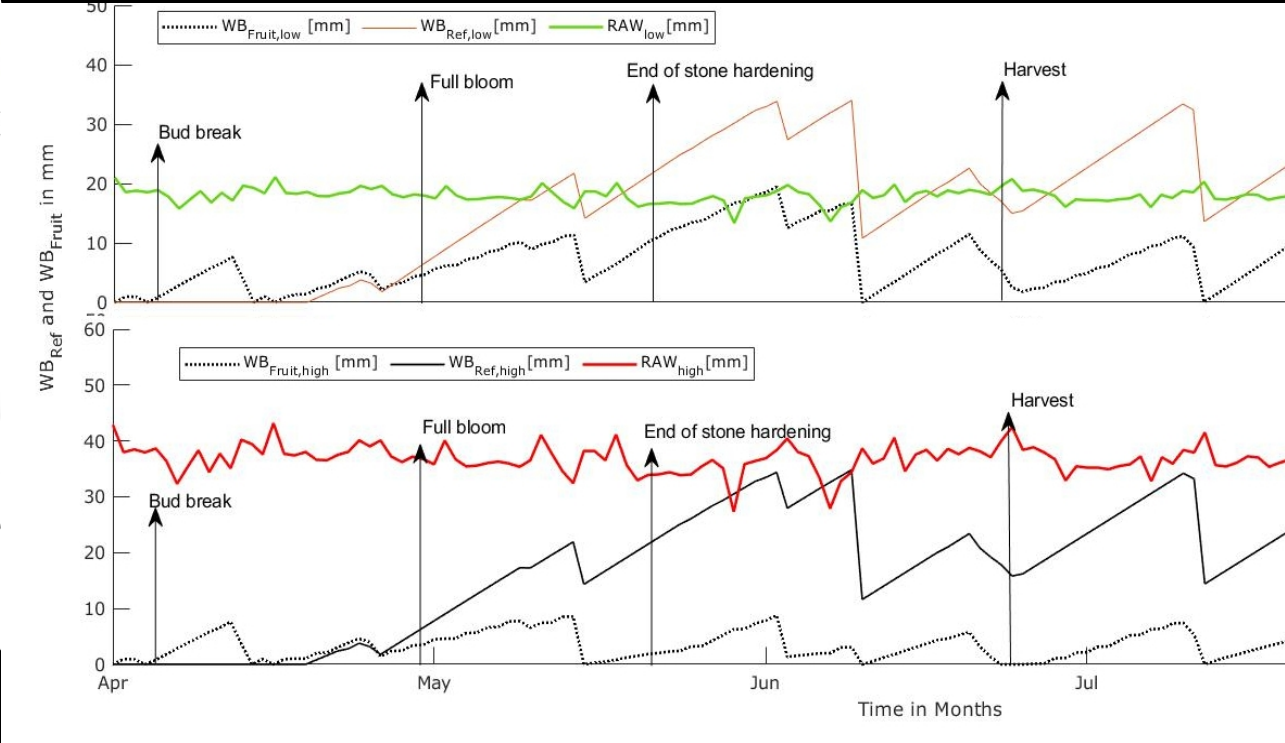

Sensor platform

Application

- ▶ Irrigation
- Harvest
- and more ...

Irrigation

Precision Horticulture

Käthner; Ben-Gal; Gebbers; Peeters; Herppich; Zude-Sasse (2017).

Frontiers in Plant Science 8: 1053. <http://doi.org/10.3389/fpls.2017.01053>

Sensor platform

Application
Irrigation
Harvest
and more

all data remain in the phone

GET IT ON
Google Play
and ATB Website

Precision Horticulture

Seifert et al. (2015). Physiologia Plantarum 153: 327-336.

Sensor platform

Application
Irrigation
Harvest
and more

Tsoulias et al., 2020. Precision Agriculture. doi.org/10.1007/s11119-019-09680-8

Precision Horticulture

Sensor platform

Application
Irrigation
Harvest
and more

Climate data (cloud), soil data, and mobile application provide the input for an agronomic model that informs the farmer online