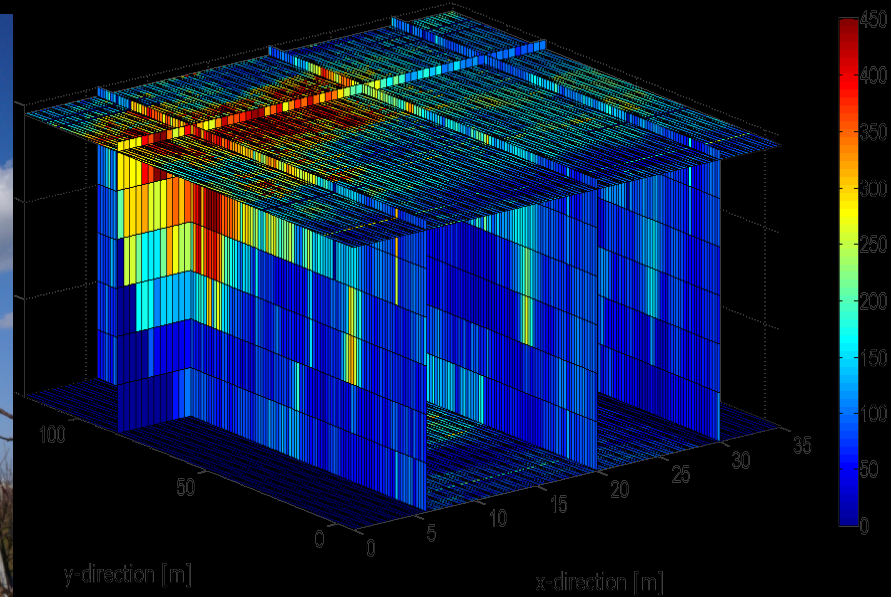

Precision
Horticulture

► Sensor platform

Application
Irrigation
Harvest
and more ...

How to measure in the orchard?

Tractor
Autonomous platform
Unmanned aerial system
Wireless sensor network

Precision
Horticulture

Sensor platform

Application

- ▶ Irrigation
- Harvest
- and more ...

Irrigation

Precision Horticulture

Käthner; Ben-Gal; Gebbers; Peeters; Herppich; Zude-Sasse (2017).

Frontiers in Plant Science 8: 1053. <http://doi.org/10.3389/fpls.2017.01053>