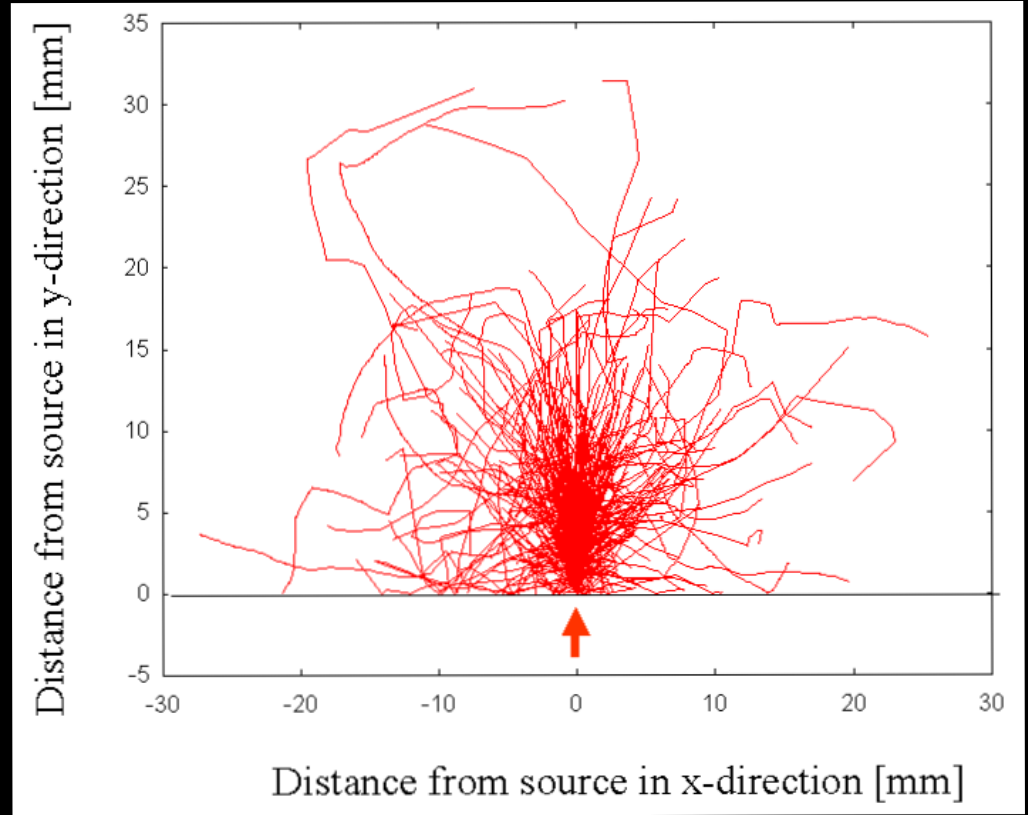

Precision Horticulture

Ample system for harvest management

Sensor platform

Application
Irrigation
Harvest
and more ...

Sensor with geoposition provides the input for harvest date model (decentralised farm solution)