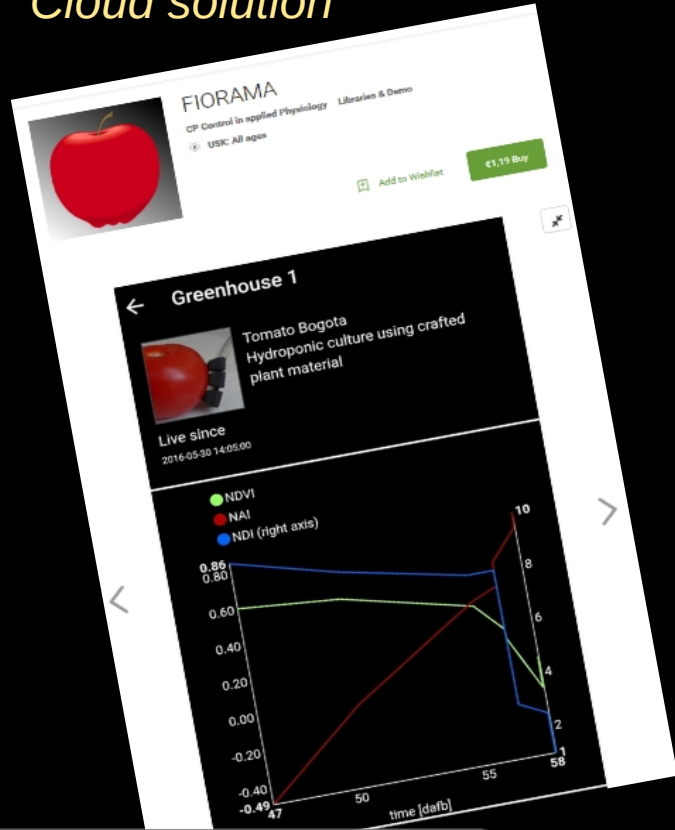

Sensor platform

Application
Irrigation
Harvest
and more ...

Cloud solution