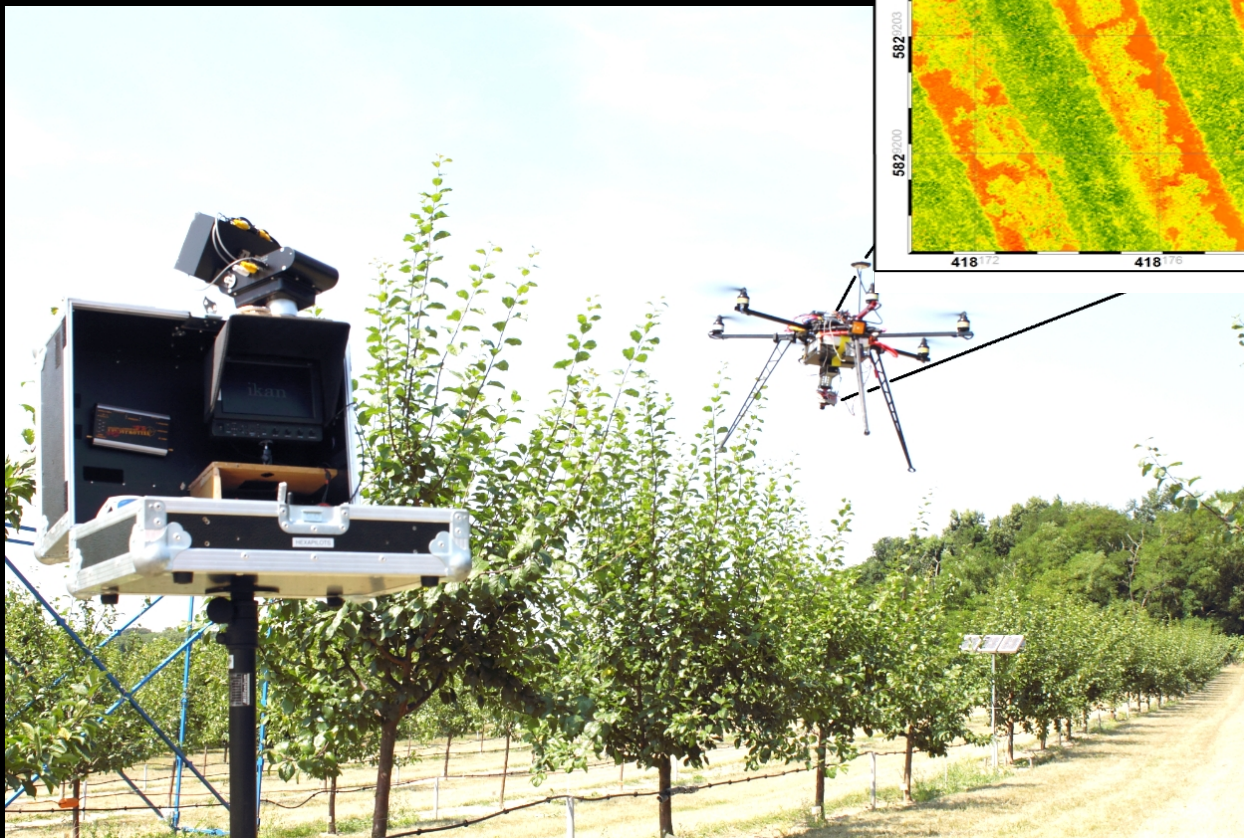

► Sensor platform

Application
Irrigation
Harvest
and more ...

How to measure

Precision
Horticulture

data post-processing