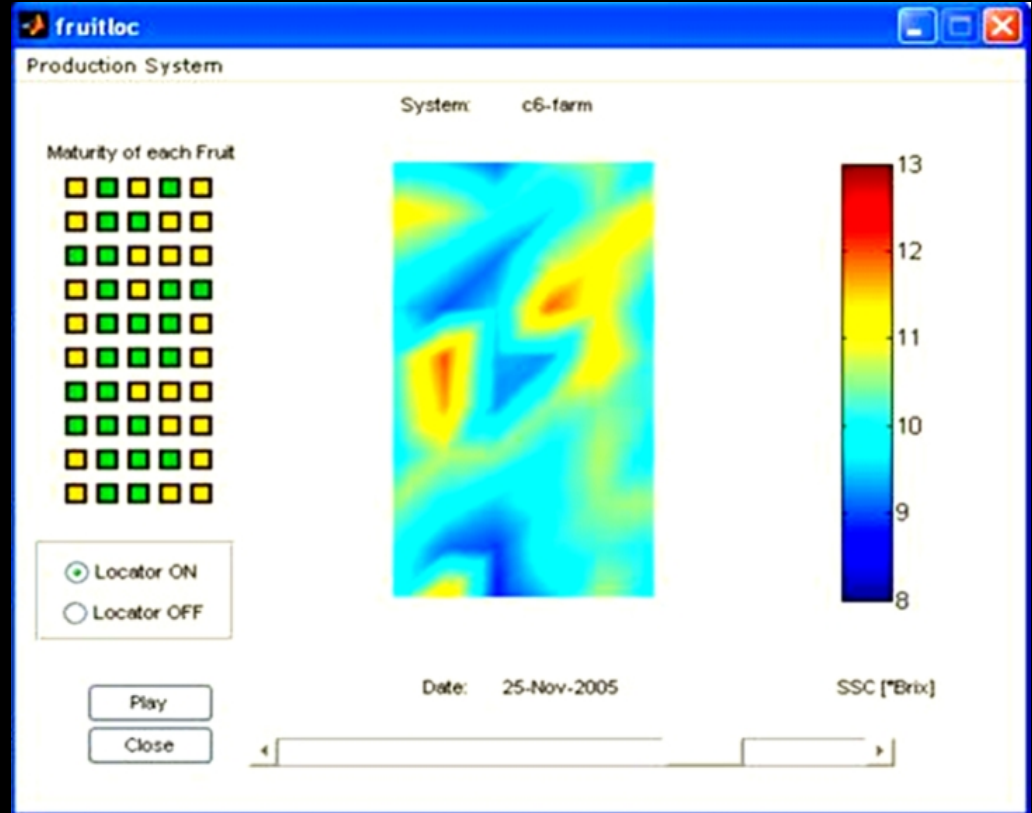

Precision Horticulture

Ample system for harvest management

Sensor platform

Application
Irrigation
Harvest
and more ...

Sensor with geoposition provides the input for harvest date model (decentralised farm solution)

Precision
Horticulture

Sensor platform

Application
Irrigation
Harvest
and more ...

Sensor with geoposition provides the input for harvest date model (decentralised farm solution)

Precision Horticulture

Mapping the soluble solids content in citrus