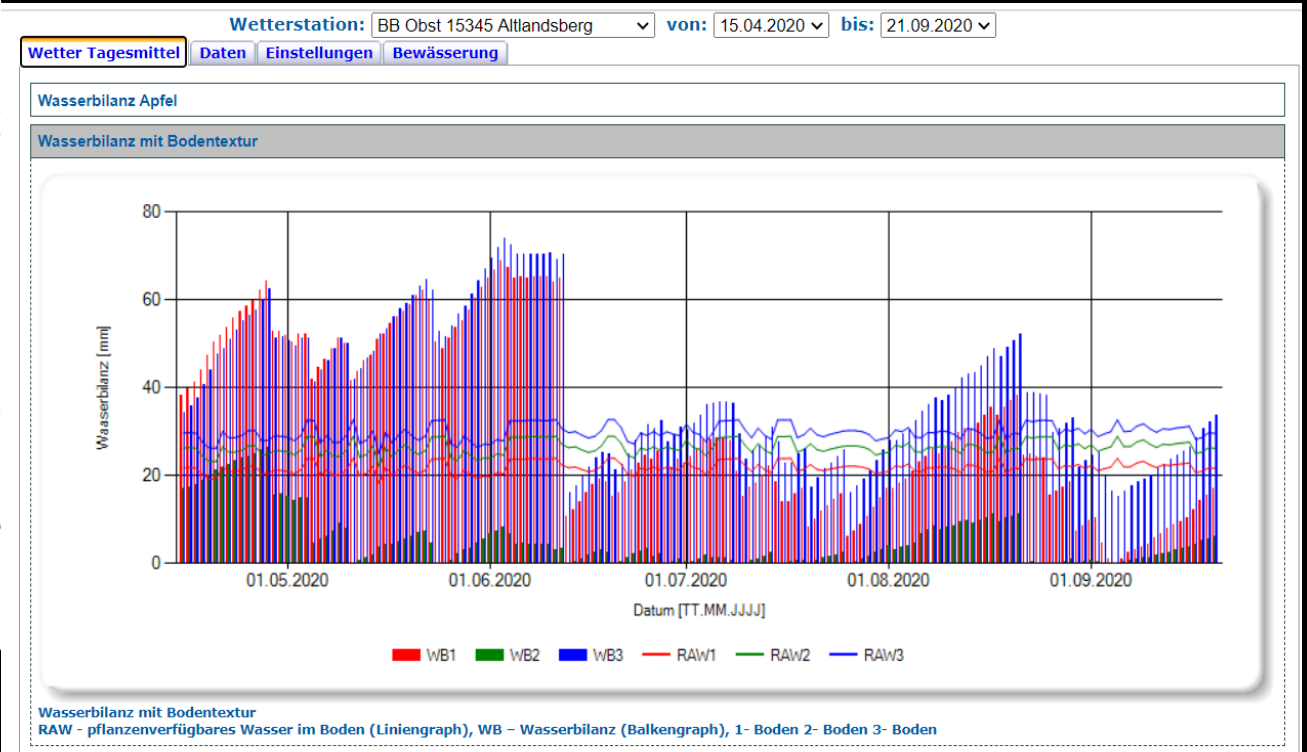

Sensor platform

Application
Irrigation
Harvest
and more

all data remain in the phone

GET IT ON
Google Play
and ATB Website

Precision Horticulture

Seifert et al. (2015). Physiologia Plantarum 153: 327-336.

Sensor platform

Application
Irrigation
Harvest
and more

Tsoulias et al., 2020. Precision Agriculture. doi.org/10.1007/s11119-019-09680-8

Precision Horticulture

Sensor platform

Application
Irrigation
Harvest
and more

Climate data (cloud), soil data, and mobile application provide the input for an agronomic model that informs the farmer online

Date	MeanSize(mm)	MeanGrowthRate(mm/day)
28.04.2014	9.55	0.98
30.04.2014	11.51	0.98
05.05.2014	13.24	0.31
08.05.2014	14.27	0.08
12.05.2014	14.61	0.09
15.05.2014	14.88	0.03
19.05.2014	14.98	0.22
22.05.2014	15.44	

Precision Horticulture

Ample system for harvest management

Sensor platform

Application
Irrigation
Harvest
and more ...

Sensor with geoposition provides the input for harvest date model (decentralised farm solution)